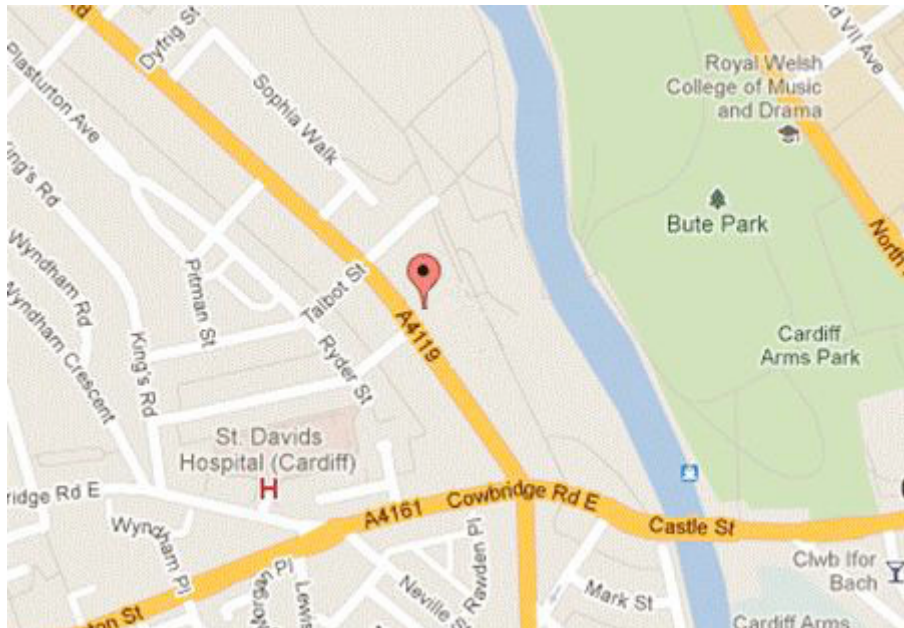

Directions to Rombourne Business Centre

Sophia House, 28 Cathedral Road, Cardiff CF11 9LJ

From the M4

From the West

- Leave the motorway at Junction 33 (Cardiff West Service Area) signposted Cardiff West, Barry and at roundabout take exit for A4232.
- Continue along the A4232, past The Museum of Welsh Life and St Fagans (on left)
- Come off the A4232 at Culverhouse Cross (Junction with A48/A4050), branch left and at roundabout take 1st exit A48 (signposted Cardiff West)
- Continue along A48, at roundabout (junction with A4161) take 2nd exit A4161 (signposted city centre) In 0.4 miles at junction turn right then left into Lansdowne Road (signposted Docks)
- Follow A4161, forward at traffic signals (signposted City Centre)
- At next set of traffic lights (“Westgate Inn”) turn right onto Cathedral Road.

From the East

- Exit the motorway at Junction 29, branch left (signposted Cardiff E and S) to join A48(M)
- Continue along the A48, past junctions for Cardiff – East and Cardiff – West.
- Forward through underpass
- At traffic signals (Junction with A4119) turn left onto A4119
- Continue along A4119 until it becomes Cathedral Road
- Sophia House is located on the left after the junction for Sophia Gardens

From Cardiff Central Station

- From Cardiff Central Station turn right onto St Mary Street
- Continue up St Mary Street
- Continue up along High Street
- At traffic signals turn left on to A4161 Castle Street
- Continue along Castle Street across River Taff
- At traffic signals turn right onto A4119 Cathedral Road
- Follow Cathedral Road, Sophia House is on the right before Sophia Gardens